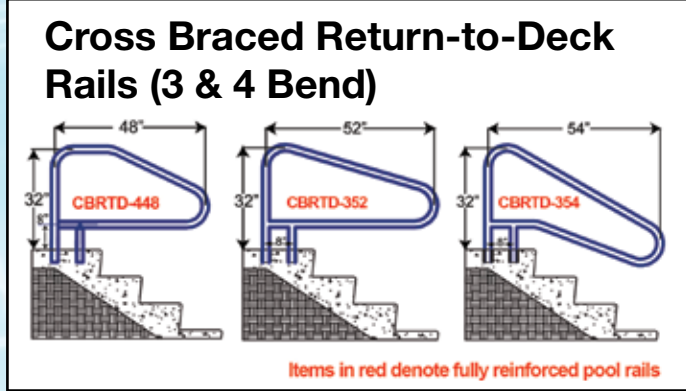

Items in red denote fully reinforced pool rails

Camelback Ladders (3 Step)

P-529-L3

P-421-LP2
P-421-LP3
P-421-LP4
P-421-LP5

Can be mounted with Safttron's anchor sockets or floor bases. **NO BONDING/GROUNDING WHEN INSTALLED WITH A SAFTRON LADDER**

Split Ladders (3 & 4 Step)

P-326-SL3 / P-326-SL4

Recommended for automatic pool covers

TRITON Designer Series

TRTD-130 (shown)
TRTD-144

Pretzel Rails (3 & 4 Bend)
Sold in Pairs

Commercial and Residential

Cross Braced Ladders (3, 4 & 5 Step)