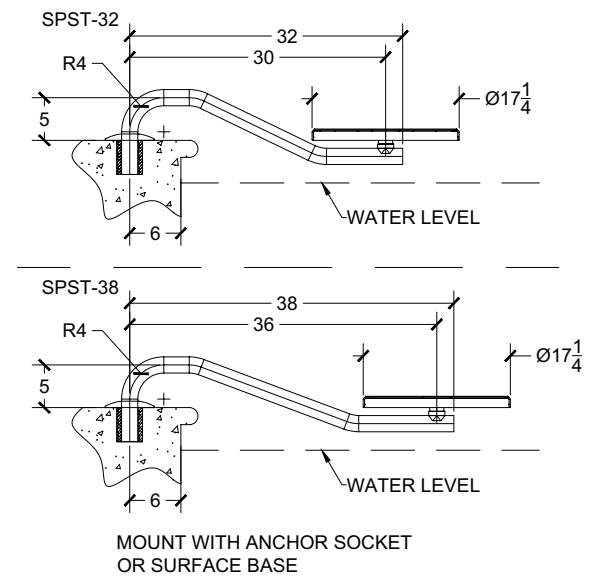

SPA OR POOLSIDE SWIVEL TABLE SPST-32, SPST-38