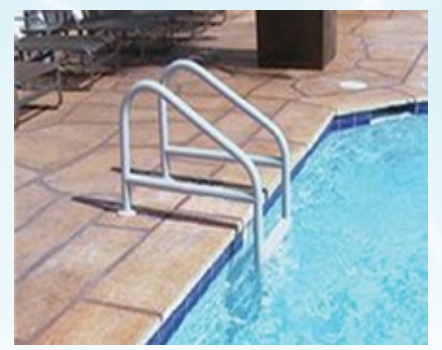

Split Ladders (3 & 4 Step)

P-326-SL3 / P-326-SL4

Recommended for automatic pool covers

TRITON Designer Series

TRTD-130 (shown)
TRTD-144

Pretzel Rails (3 & 4 Bend)
Sold in Pairs

Commercial and Residential

Cross Braced Ladders (3, 4 & 5 Step)