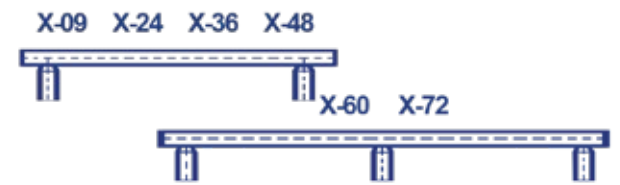

SAFTRON

Accessories

Volleyball Kits / Replacement Posts and Nets

Transfer Rails / Exercise Bars

1.67 OD Straight A.D.A. Transfer Rails

- TRS-12
- TRS-14
- TRS-16
- TRS-18

1.90 OD Safety Exercise Bars

- | | | | |
|---------|-----------|---------|------|
| 09" Bar | X-09 (Pr) | 48" Bar | X-48 |
| 24" Bar | X-24 | 60" Bar | X-60 |
| 36" Bar | X-36 | 72" Bar | X-72 |