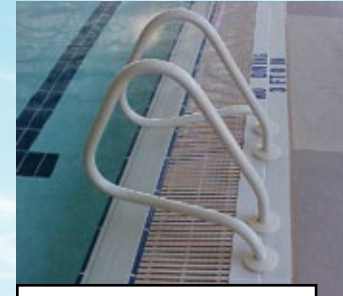

Split Ladders (3 & 4 Step)

P-326-SL3 / P-326-SL4

Recommended for automatic pool covers

TRITON Designer Series

TRTD-130 (shown)
TRTD-144

Pretzel Rails (3 & 4 Bend)
Sold in Pairs

Commercial and Residential

Cross Braced Ladders (3, 4 & 5 Step)