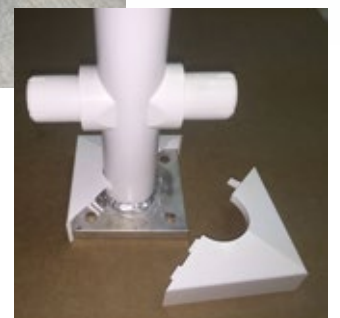

FG-2200

Gates come with Magna latches

FS-2400

FG-2400

Advantages

- Easy Installation using Plate Mount or Core Mount
- No Rusting, Pitting or Scaling
- No Bonding/Grounding Required with Core Mount Application Only
- Will Not Fade, Chip or Corrode
- Cool to the Touch
- Smooth, Glossy, Easy to Clean Surface
- Low Maintenance
- 10 Year Warranty

Six Standard Colors

Installation Options

Plate Mount

Core Mount

SAFTRON

Safety Railing

Saftron has been making high-impact metal reinforced polymer safety railing for over 30 years for Hotels and Resorts, Theme Parks, Aquatic Centers, Marina's and Industrial Applications.