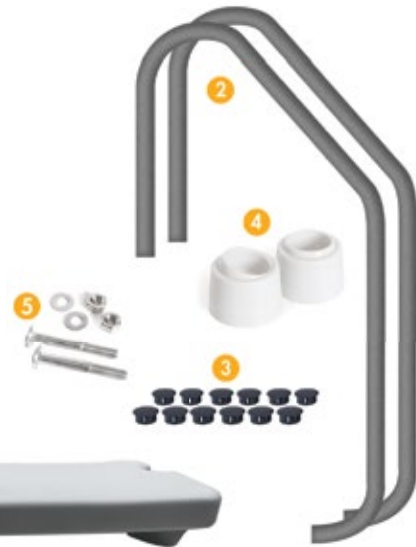

Includes Mounting Hardware

PA-MTR-5

SAFTRON

Add a swim up bench to any pool
FOR A FRACTION OF THE COST!

MADE IN THE
USA

The **Jimmy Bench™**
COMPLETE
PATENT PENDING

The JimmyBench Complete Kit

SJB-CNV-R-2W/G/GR

The JimmyBench Complete Kit was designed to allow both new and existing pool owners the option of adding a swim up bench for a fraction of the price. All parts for standard installation are included in the kit. **Also available as a conversion kit for pool owners looking to repurpose their existing ladder and rails.**

Available Bench Colors

Available Rail Colors

What's in the box

- 1 40" Wide JimmyBench
- 2 High Impact Polymer Rails
- 3 Assorted Dome Plugs
- 4 Universal Pivoting Bumpers
- 5 Marine Grade Hardware

**Also available as Conversion Kit
for existing ladders**

SAFTRON

Hardware & Accessories

**3" Mounting Base
For Ladders Only
SB-3 (single & case qty)**

**Escutcheons (Pair)
ESC (single & case qty)**

**Anchor Socket Covers (Pair)
ASC (single & case qty)**

**3 Step Ladder
Refurbishing Kit
P-3SLR-KIT**