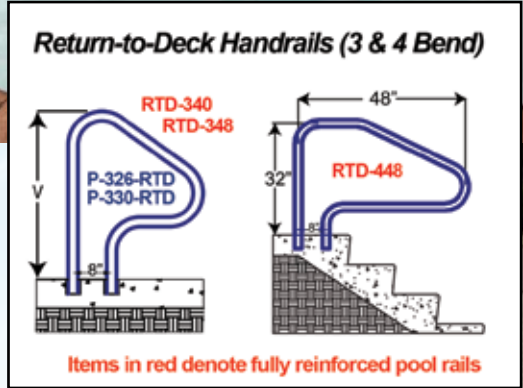

Split Ladders (3 & 4 Step)

P-326-SL3 / P-326-SL4

Recommended for automatic pool covers

TRITON Designer Series

TRTD-130 (shown)
TRTD-144

Pretzel Rails (3 & 4 Bend)
Sold in Pairs

Commercial and Residential

Cross Braced Ladders (3, 4 & 5 Step)