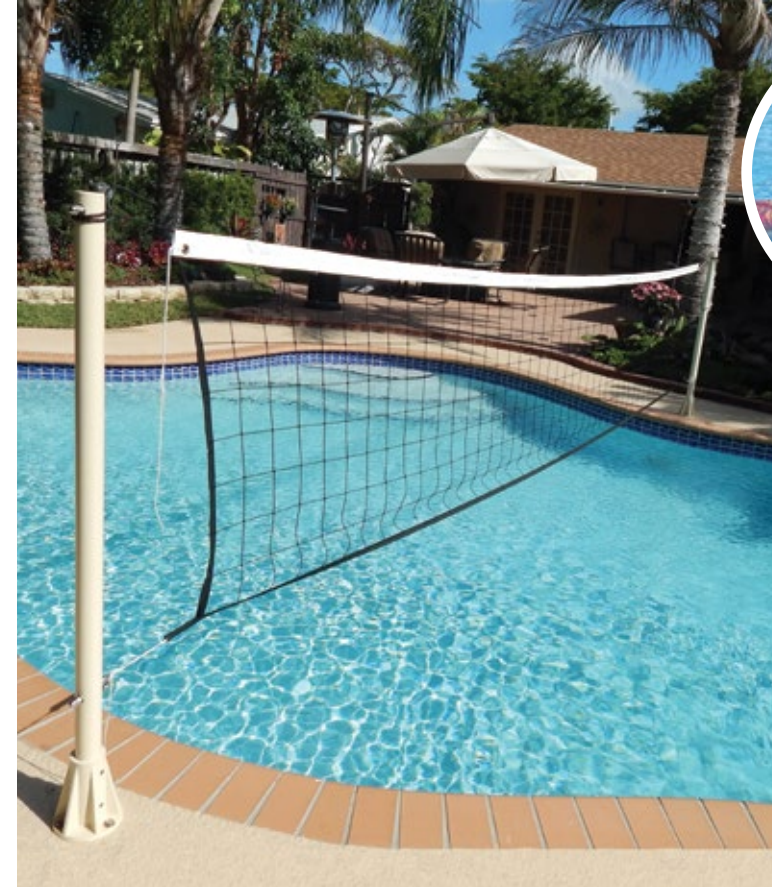

SAFTRON

Accessories

Volleyball Kits / Replacement Posts and Nets

Transfer Rails / Exercise Bars

1.67 OD Straight A.D.A. Transfer Rails

- TRS-12
- TRS-14
- TRS-16
- TRS-18

1.90 OD Safety Exercise Bars

- | | | | |
|---------|-----------|---------|------|
| 09" Bar | X-09 (Pr) | 48" Bar | X-48 |
| 24" Bar | X-24 | 60" Bar | X-60 |
| 36" Bar | X-36 | 72" Bar | X-72 |