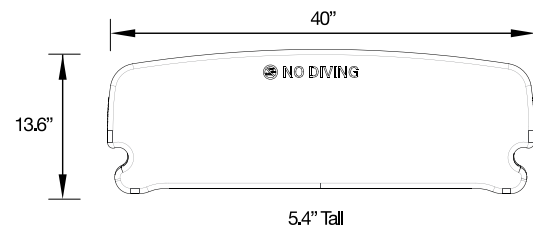

Available Bench Colors

Available Rail Colors

What's in the box

- 1 40" Wide JimmyBench
- 2 High Impact Polymer Rails
- 3 Assorted Dome Plugs
- 4 Universal Pivoting Bumpers
- 5 Marine Grade Hardware

**Also available as Conversion Kit
for existing ladders**