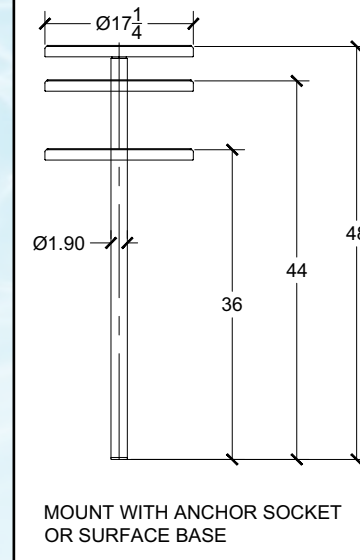

NEW Pool & Spa Table & Swivel Pool & Spa Table

Available in White, Graphite Gray and Black

SPA OR POOLSIDE TABLE PST-36, PST-44, PST-48