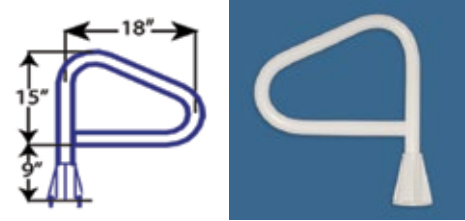

- CBL-324-3S
- CBL-324-4S
- CBL-324-5S
- CBL-330-3S
- CBL-330-4S
- CBL-330-5S
- CBL-336-3S
- CBL-336-4S
- CBL-336-5S

Items in red denote fully reinforced pool rails

SAFTRON Spa Rails

Spa Floor Rails

SF-24-LT

- Includes Lift and Turn Base

SF-24

For Core and Anchor Socket Mounting

Double Post Spa Rail

S-326

SAFTRON Pool Fencing and Gates

Fencing Sections and Gates

FS-2200