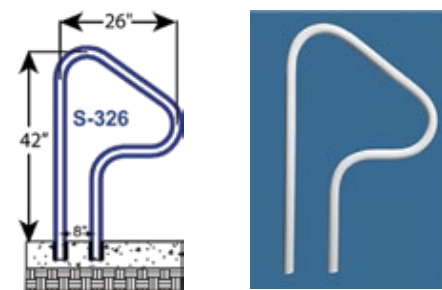

- Includes Lift and Turn Base

SF-24

For Core and Anchor Socket Mounting

Double Post Spa Rail

S-326

SAFTRON Pool Fencing and Gates

Fencing Sections and Gates

FS-2200

FG-2200

Gates come with Magna latches

FS-2400

FG-2400

Advantages

- Easy Installation using Plate Mount or Core Mount
- No Rusting, Pitting or Scaling
- No Bonding/Grounding Required with Core Mount Application Only
- Will Not Fade, Chip or Corrode
- Cool to the Touch
- Smooth, Glossy, Easy to Clean Surface
- Low Maintenance
- 10 Year Warranty