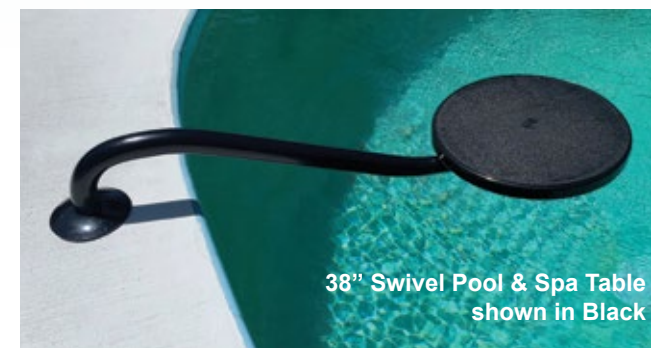

Installation Options for Pool and Spa Rails, Handrails, Deck Rails, Dock Ladders

Non-corroding Anchor Socket

6" Surface Mounting Base

NEW Pool & Spa Table & Swivel Pool & Spa Table

Available in White, Graphite Gray and Black

SPA OR POOLSIDE TABLE PST-36, PST-44, PST-48

32" Swivel Pool & Spa Table shown in Graphite Gray

38" Swivel Pool & Spa Table shown in Black

SPA OR POOLSIDE SWIVEL TABLE SPST-32, SPST-38

Available in 6 Standard Colors