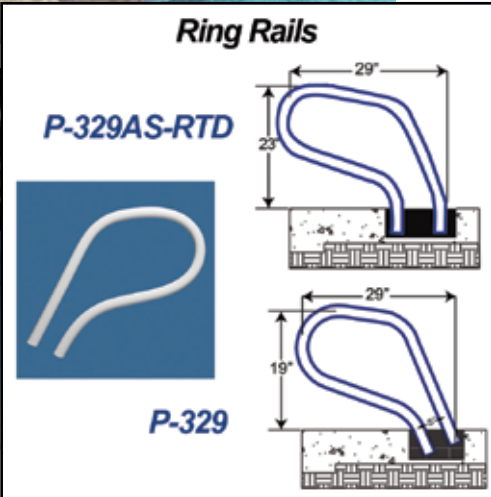

Items in red denote fully reinforced pool rails

Camelback Ladders (3 Step)

P-529-L3

P-421-LP2
P-421-LP3
P-421-LP4
P-421-LP5

Can be mounted with Safttron's anchor sockets or floor bases. **NO BONDING/GROUNDING WHEN INSTALLED WITH A SAFTRON LADDER**

Split Ladders (3 & 4 Step)

P-326-SL3 / P-326-SL4

Recommended for automatic pool covers

TRITON Designer Series

TRTD-130 (shown)
TRTD-144

Pretzel Rails (3 & 4 Bend)
Sold in Pairs

Commercial and Residential

Cross Braced Ladders (3, 4 & 5 Step)

- CBL-324-3S
- CBL-324-4S
- CBL-324-5S
- CBL-330-3S
- CBL-330-4S
- CBL-330-5S
- CBL-336-3S
- CBL-336-4S
- CBL-336-5S

Items in red denote fully reinforced pool rails

SAFTRON Spa Rails

Spa Floor Rails

SF-24-LT