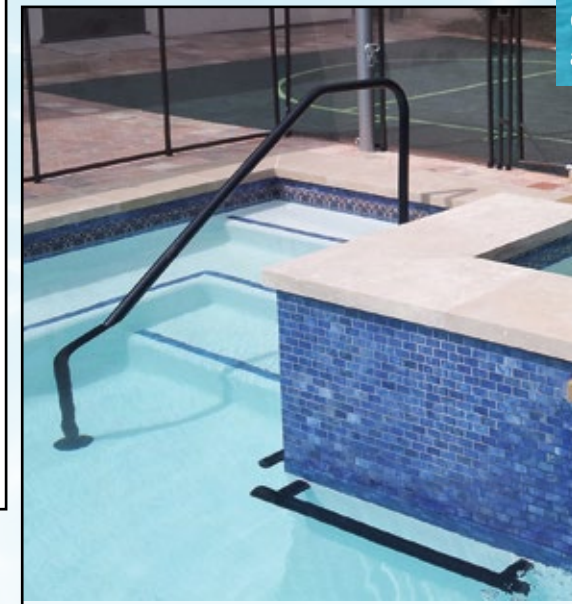

Split Ladders (3 & 4 Step)

P-326-SL3 / P-326-SL4

Recommended for automatic pool covers

TRITON Designer Series

TRTD-130 (shown)
TRTD-144

Pretzel Rails (3 & 4 Bend)
Sold in Pairs

Commercial and Residential

Cross Braced Ladders (3, 4 & 5 Step)