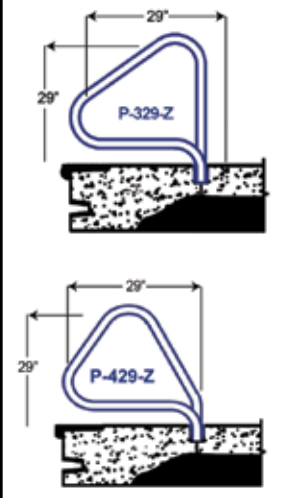

Split Ladders (3 & 4 Step)

P-326-SL3 / P-326-SL4

Recommended for automatic pool covers

TRITON Designer Series

TRTD-130 (shown)
TRTD-144

Pretzel Rails (3 & 4 Bend)
Sold in Pairs

Commercial and Residential

Cross Braced Ladders (3, 4 & 5 Step)

- CBL-324-3S
- CBL-324-4S
- CBL-324-5S
- CBL-330-3S
- CBL-330-4S
- CBL-330-5S
- CBL-336-3S
- CBL-336-4S
- CBL-336-5S

Items in red denote fully reinforced pool rails

SAFTRON Spa Rails

Spa Floor Rails

SF-24-LT