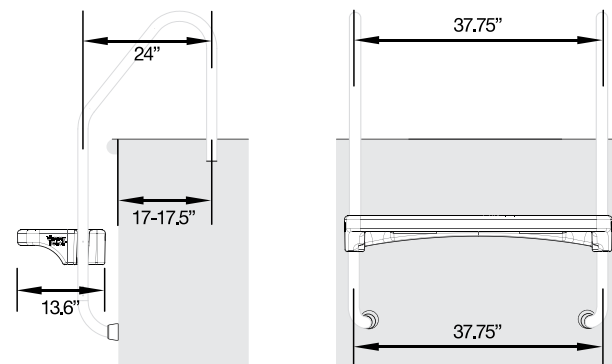

Available Bench Colors

Available Rail Colors

What's in the box

- 1 40" Wide JimmyBench
- 2 High Impact Polymer Rails
- 3 Assorted Dome Plugs
- 4 Universal Pivoting Bumpers
- 5 Marine Grade Hardware

**Also available as Conversion Kit
for existing ladders**