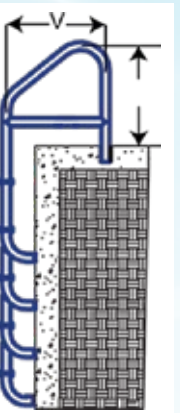

Items in red denote fully reinforced pool rails

Camelback Ladders (3 Step)

P-529-L3

P-421-LP2
P-421-LP3
P-421-LP4
P-421-LP5

Can be mounted with Safttron's anchor sockets or floor bases. **NO BONDING/GROUNDING WHEN INSTALLED WITH A SAFTRON LADDER**

Split Ladders (3 & 4 Step)

P-326-SL3 / P-326-SL4

Recommended for automatic pool covers

TRITON Designer Series

TRTD-130 (shown)
TRTD-144

Pretzel Rails (3 & 4 Bend)
Sold in Pairs

Commercial and Residential

Cross Braced Ladders (3, 4 & 5 Step)

- CBL-324-3S
- CBL-324-4S
- CBL-324-5S
- CBL-330-3S
- CBL-330-4S
- CBL-330-5S
- CBL-336-3S
- CBL-336-4S
- CBL-336-5S

Items in red denote fully reinforced pool rails

SAFTRON Spa Rails

Spa Floor Rails

SF-24-LT