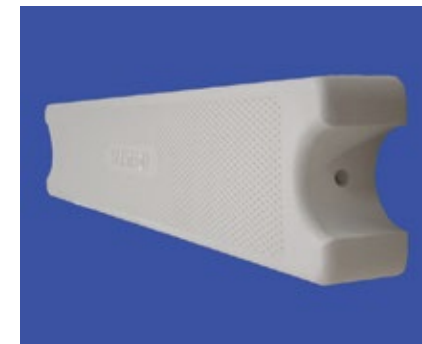

**Single Ladder Step
(Hardware Separate)
P-LS-20 (single & case qty)
Comes in all 6 colors**