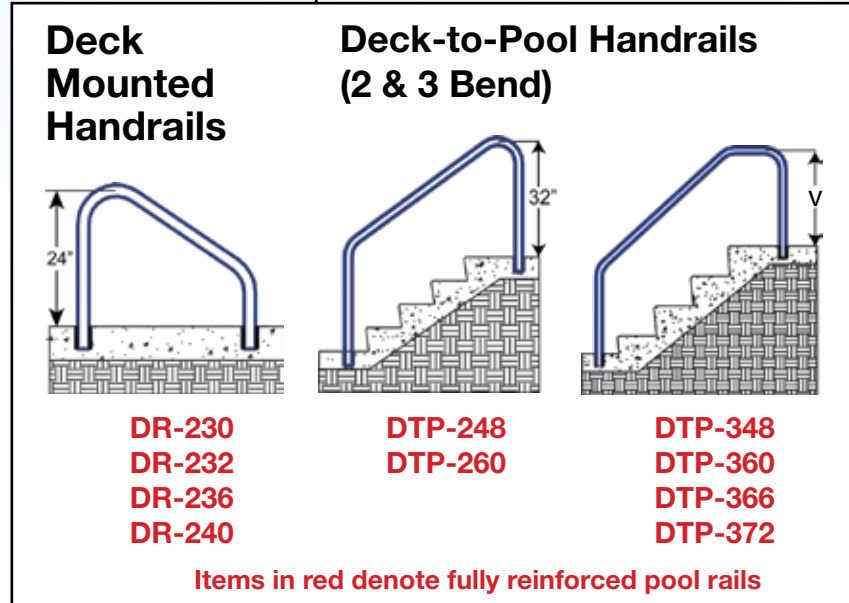

Items in red denote fully reinforced pool rails

Camelback Ladders (3 Step)

P-529-L3

P-421-LP2
P-421-LP3
P-421-LP4
P-421-LP5

Can be mounted with Safttron's anchor sockets or floor bases. **NO BONDING/GROUNDING WHEN INSTALLED WITH A SAFTRON LADDER**

Split Ladders (3 & 4 Step)

P-326-SL3 / P-326-SL4

Recommended for automatic pool covers

TRITON Designer Series

TRTD-130 (shown)
TRTD-144

Pretzel Rails (3 & 4 Bend)
Sold in Pairs

Commercial and Residential

Cross Braced Ladders (3, 4 & 5 Step)