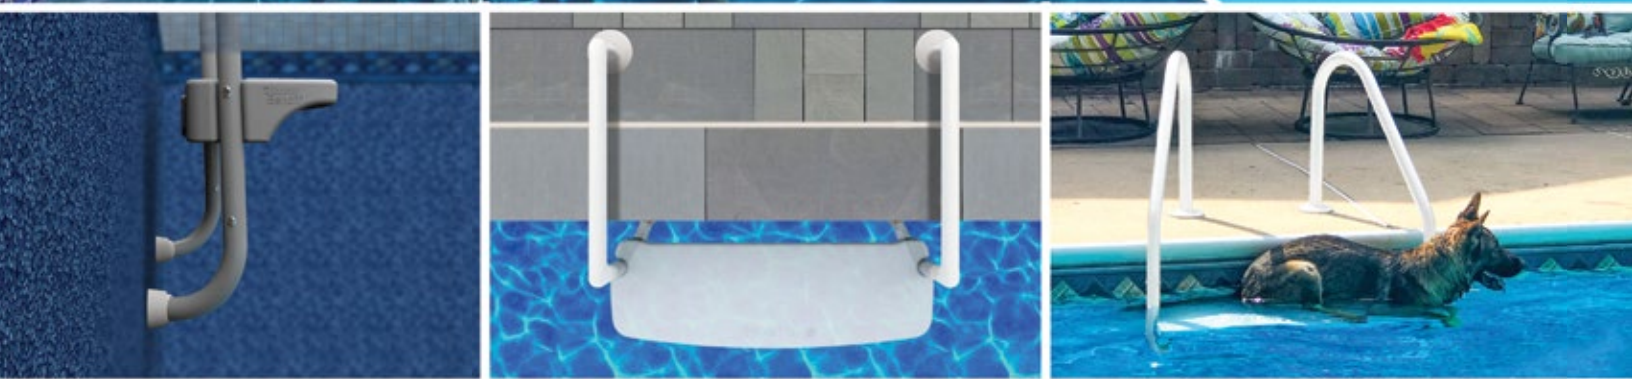

Includes Mounting Hardware

PA-MTR-5

SAFTRON

Add a swim up bench to any pool
FOR A FRACTION OF THE COST!

MADE IN THE
USA

The **Jimmy Bench™**
COMPLETE
PATENT PENDING

The JimmyBench Complete Kit

SJB-CNV-R-2W/G/GR

The JimmyBench Complete Kit was designed to allow both new and existing pool owners the option of adding a swim up bench for a fraction of the price. All parts for standard installation are included in the kit. **Also available as a conversion kit for pool owners looking to repurpose their existing ladder and rails.**