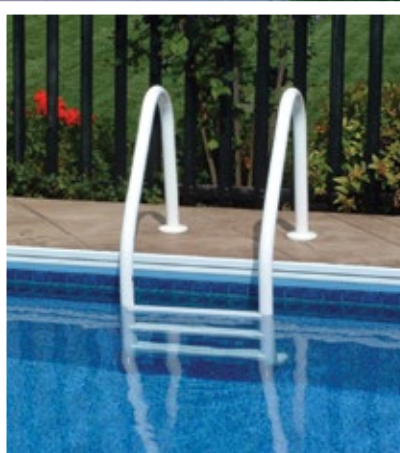

SÅFTRON Pool and Spa

Not All Rails Are Created Equal!

Say "Goodbye" to Rust Forever!

No Bonding/Grounding Required! Recommended For Salt Water Pools!

Advantages:

- Bonding / Grounding Not Required
- Industry Standard Designs and Sizes
- Superior Rigidity, Strength and Durability
- Best Choice for Salt-Chlorinated Pools
- Does NOT Get Hot in the Sun
- No Rusting, Scaling, Pitting or Fading
- Impervious to Pool Chemicals
- 5 Year Warranty on Pool Rails and Ladders
- 10 Year Warranty on Pool Fencing and Safety Railing
- Smooth, Glossy, Easy to Clean Surface
- Low Maintenance
- Easy Installation

Installation Options for Pool and Spa Rails, Handrails, Deck Rails, Dock Ladders

Non-corroding Anchor Socket

6" Surface Mounting Base

NEW Pool & Spa Table & Swivel Pool & Spa Table

Available in White, Graphite Gray and Black