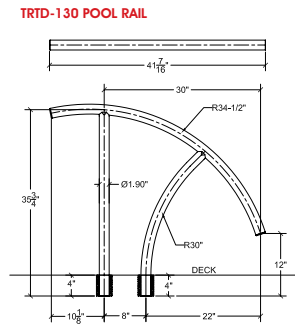

Pretzel Rails (3 & 4 Bend)
Sold in Pairs